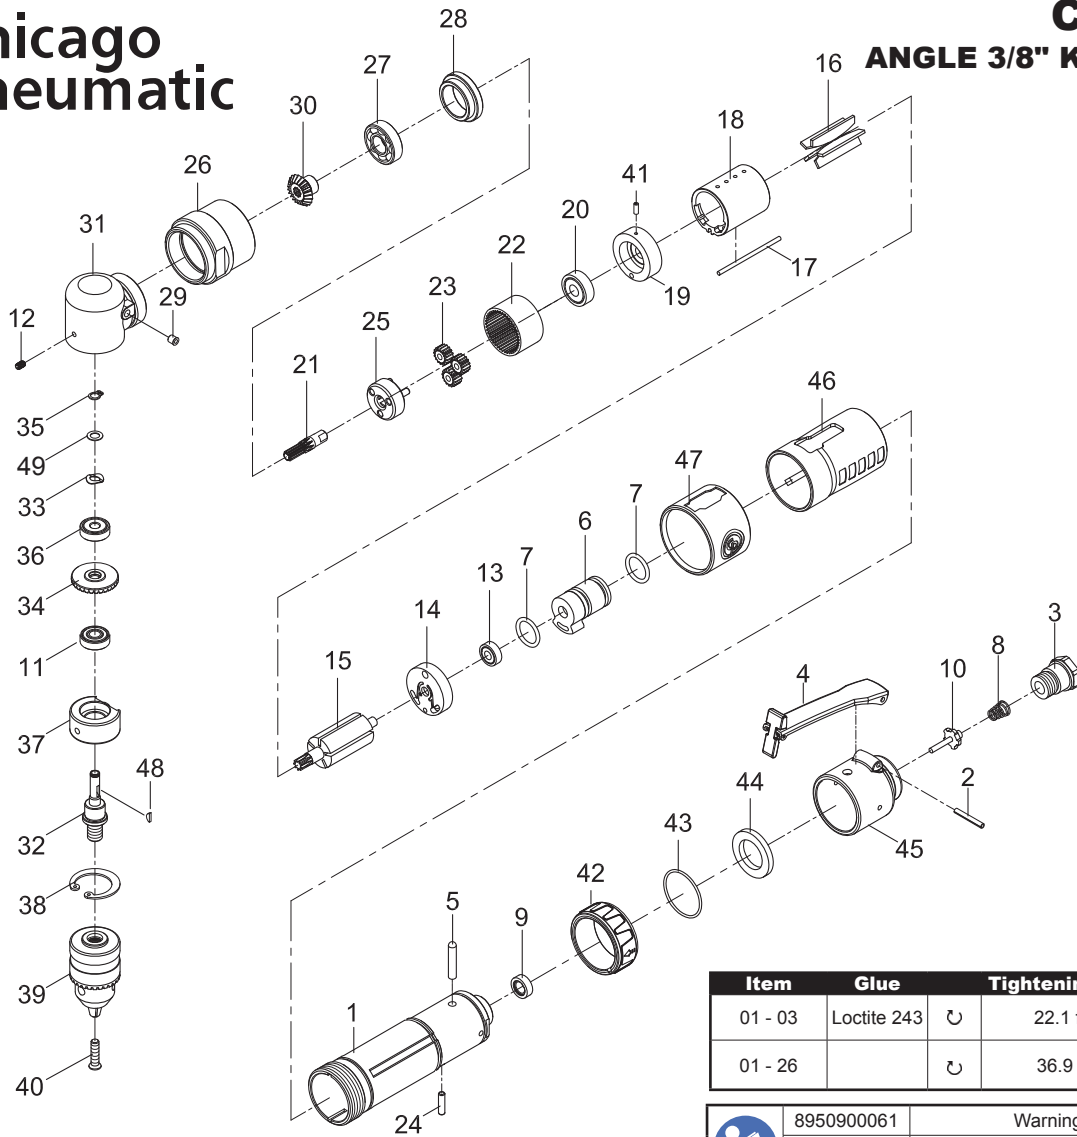

**Chicago
Pneumatic**

**CP879C
ANGLE 3/8" KEY DRILL
Serie C**

Item	Glue	Tightening torque
01 - 03	Loctite 243	22.1 ft.lb - 30 Nm
01 - 26		36.9 ft.lb - 50 Nm

	8950900061	Warning Label
	8940175195	Operator's Manual
	6159948740	Safety Instructions

Ref	CP Part No.	Description	Q'ty
A	8940175394	Trigger Kit	1
2		Spring Pin (3x22l)	1
4		Throttle Lever	1
5		Pin	1
B	8940175395	Throttle Kit	1
8		Spring	1
9		Rubber Spacer	1
10		Valve Stem	1
C	8940175404	Regulator Kit	1
6		Reverse Valve	1
7		O-Ring (15.8x2.4)	2
24		Pin (4x13.8l)	1
42		Reversing Valve Knob	1
D	8940175397	Motor Housing Kit	1
1	8940175352	Motor Housing	1
43		O-Ring (31x1.5)	1
45		Rear Cover	1
46		Grip	1
E	8940175398	Rear End-Plate Kit	1
13		Ball Bearing (696zz)	1
14		Rear End Plate	1
F	8940175405	Front End-Plate Kit	1
19		Front End Plate	1
20		Ball Bearing (608zz)	1
41		Spring Pin (2x5l)	1

Ref	CP Part No.	Description	Q'ty
G	8940175406	Gear Box Kit	1
21		Shaft	1
22		Internal Gear	1
23		Planet Gear	3
25		Reduction Spindle	1
27		Ball Bearing (6001)	1
28		Spacer	1
30		Pinion	1
H	8940175407	Service Gear Kit	
		Include 23(x3) & 30	
I	8940175408	Angle Housing Kit	1
		Include 12, 29, 31 & 38	
J	8940175409	Angle Head Kit	
		Include 11, 32, 33, 34, 35, 36, 37, 38, 48 & 49	
SP	8940175410	Small Parts Kit	
		Include 2, 5, 12, 17, 29, 33, 35, 38, 40, 41, 43, 44, 48 & 49	
TK	8940175403	Tune-up Kit	
		Include 7(x2), 9, & 16	

3	8940175354	Air Inlet	1
15	8940175374	Rotor	1
16	2050485913	Rotor Blade(Set of 5)	1
18	2050485933	Cylinder	1
26	8940175380	Lock Nut	1
39	8940175370	Key Chuck (3/8" & Key(Not Shown)	1
47	8940175362	Front Sleeve	1